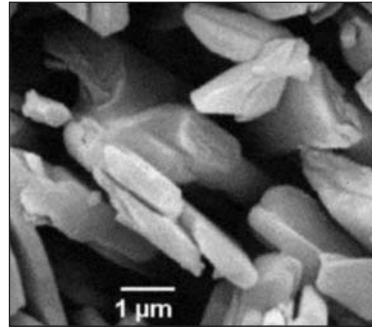

# Super Lightweight Aggregate SLA-92

Chemical composition [wt-%]	Typical	Min.	Max.
Al <sub>2</sub> O <sub>3</sub>	91	90	
CaO	8.5		9.2
Na <sub>2</sub> O	0.40		0.5
SiO <sub>2</sub>	0.07		0.2
Fe <sub>2</sub> O <sub>3</sub>	0.04		0.1
<b>Physical properties</b>			
Loose Bulk Density [kg/l]	0.4-0.5		
Bulk Specific Gravity [g/cm <sup>3</sup> ]	0.80		0.95
Phase Composition	CA <sub>6</sub> (CaO·6 Al <sub>2</sub> O <sub>3</sub> ) CA <sub>2</sub> α-Al <sub>2</sub> O <sub>3</sub>		Major Minor Minor
Available Sizes		3 - 6 mm 1 - 3 mm 0 - 1 mm	

All data are based upon Almatris standard test methods.

Micro Pore Size Distribution (Hg intrusion method)

Scanning Electron Microscope Picture