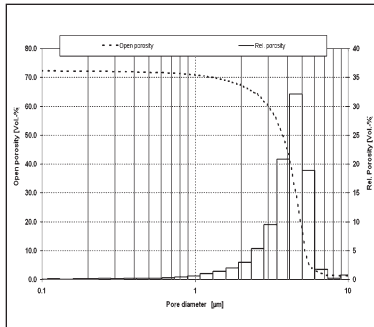

Micro Pore Size Distribution (Hg intrusion method)