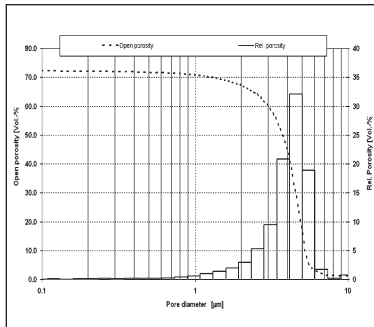

Micro Pore Size Distribution
(Hg intrusion method)